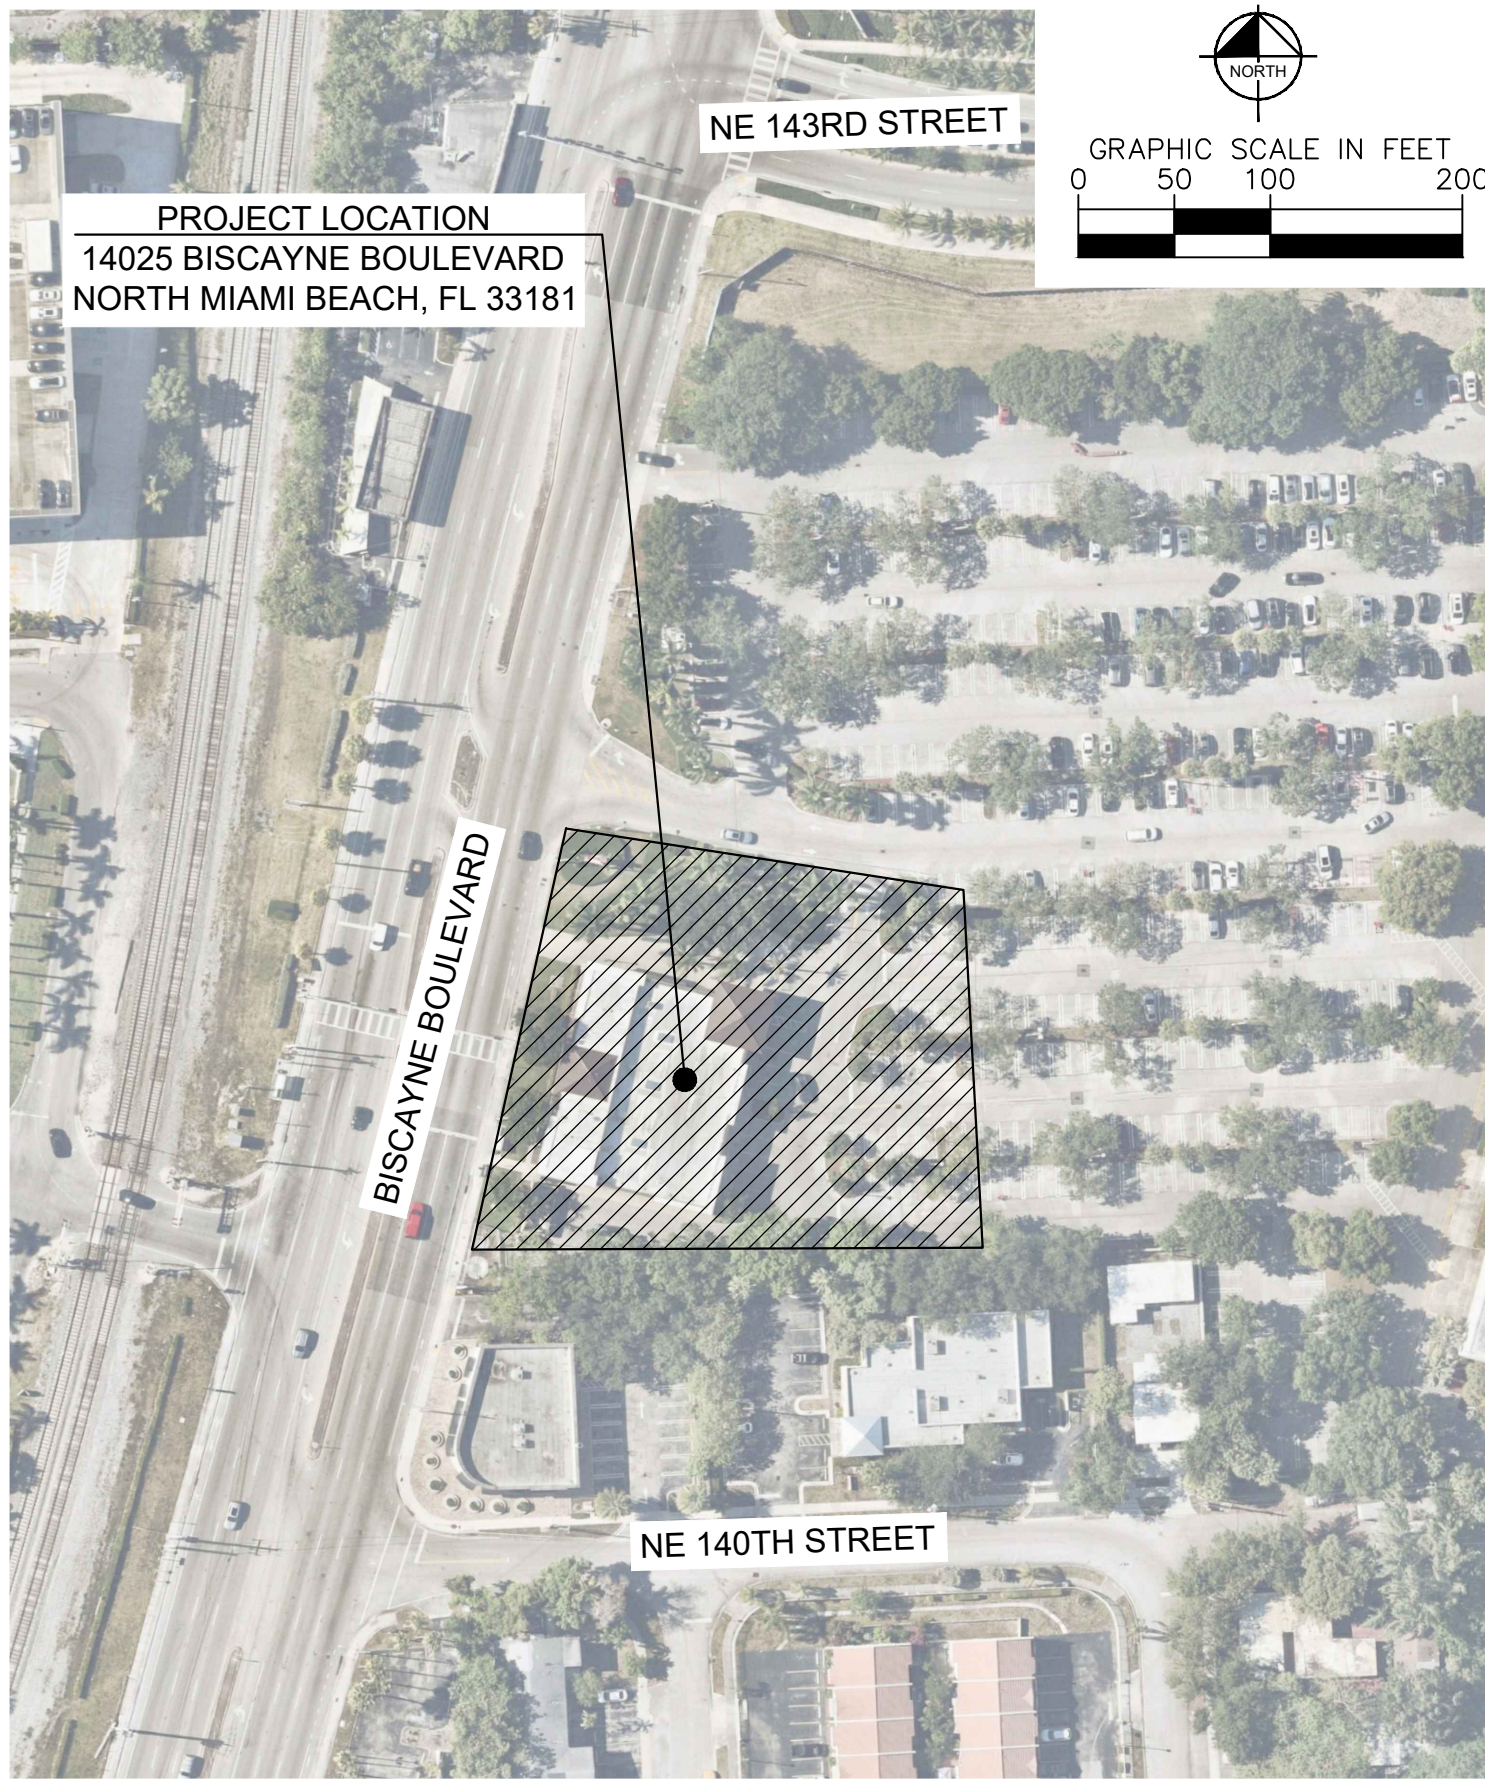

Plotted By: Graziani, Shelby Sheet Set: Kha Layout: Layout1 September 27, 2024 02:33:23pm K:\VRB_DEV\Raising Canes\C1307 Biscayne & NE 140th - North Miami Beach, FL\CAD\Raster\Location Map - C1307 N Miami Beach, FL\CAD\Raster\Location Map - C1307 N Miami Beach, FL This document, together with the concepts and designs presented herein, is intended only for the specific purpose and client for which it was prepared. Reuse of and improper reliance on this document without written authorization and adaptation by Kimley-Horn and Associates, Inc. shall be without liability to Kimley-Horn and Associates, Inc.

PROJECT LOCATION
14025 BISCAYNE BOULEVARD
NORTH MIAMI BEACH, FL 33181

Kimley»Horn

© 2024 KIMLEY-HORN AND ASSOCIATES, INC.
445 24TH STREET, SUITE 200, VERO BEACH, FL 32960
PHONE: 772-794-4100
WWW.KIMLEY-HORN.COM REGISTRY NO. 35106

C1307 - N MIAMI BEACH
RAISING CANE'S

LOCATION MAP

SHEET NUMBER

1