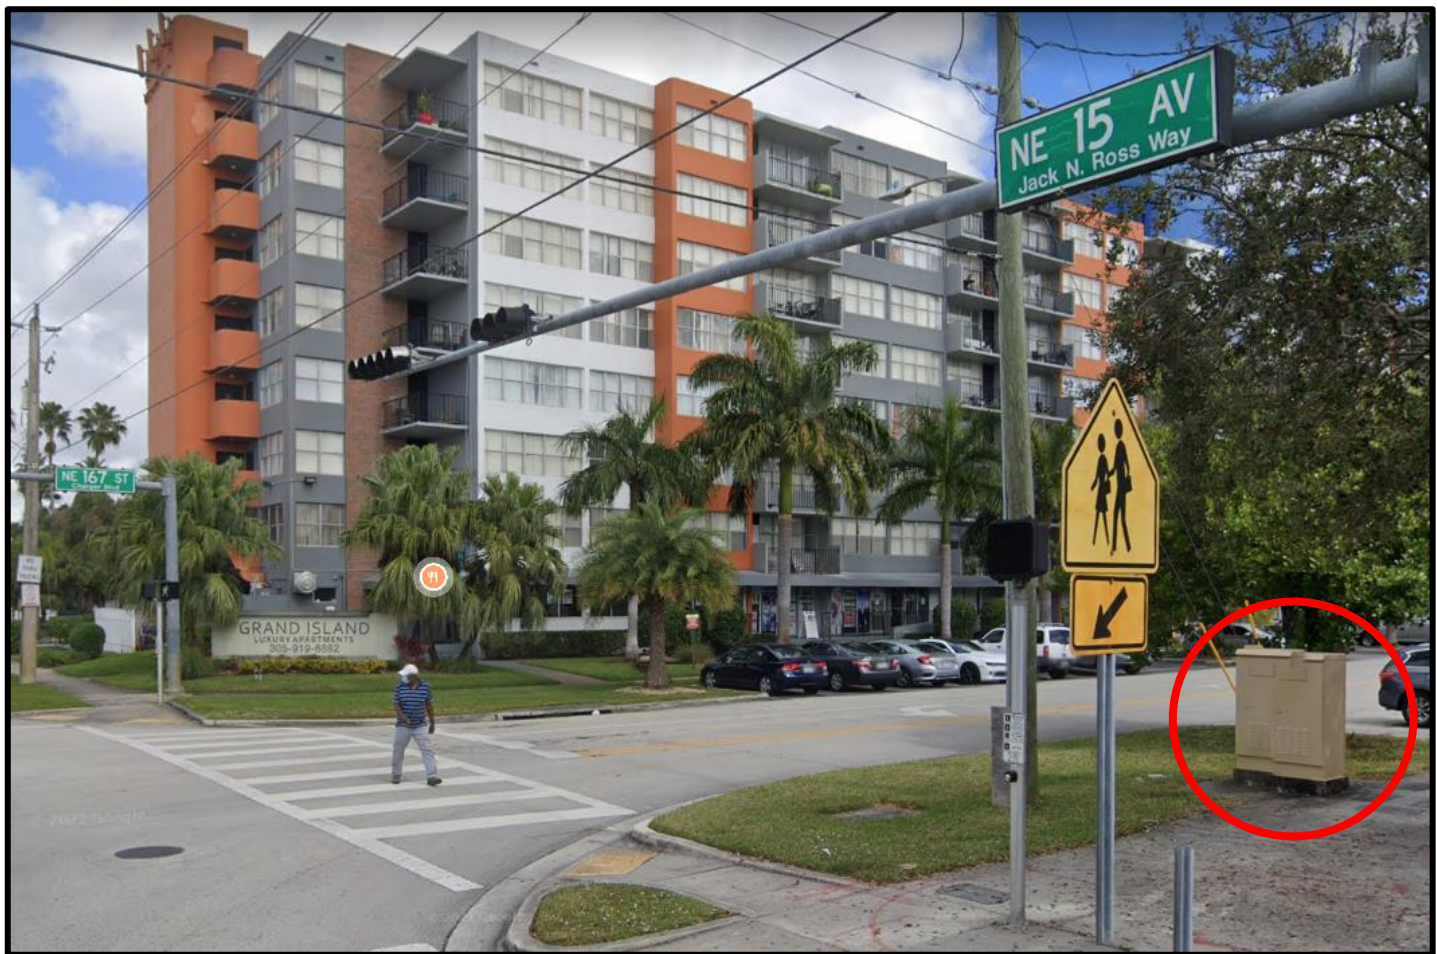

EXHIBIT “A”

TRAFFIC SIGNAL CONTROLLER CABINETS

LOCATIONS

Intersections	
N Miami Beach Blvd	NE 10 th Avenue

Intersections	
163 rd Street	NE 12 th Avenue
163 rd Street	NE 15 th Avenue
163 rd Street	NE 18 th Avenue
163 rd Street	NE 19 th Avenue

Intersections	
163 rd Street	NE 12 th Avenue
163 rd Street	NE 15 th Avenue
163 rd Street	NE 18 th Avenue
163 rd Street	NE 19 th Avenue

Intersections	
163 rd Street	NE 12 th Avenue
163 rd Street	NE 15 th Avenue
163 rd Street	NE 18 th Avenue
163 rd Street	NE 19 th Avenue

Intersections	
15 th Avenue	NE 164 th Street
15 th Avenue	NE 167 th Street
15 th Avenue	NE 168 th Street

Located in the middle between
NE 168th Street and NE 169th Street

Intersections	
15 th Avenue	NE 164 th Street
15 th Avenue	NE 167 th Street
15 th Avenue	NE 168 th Street