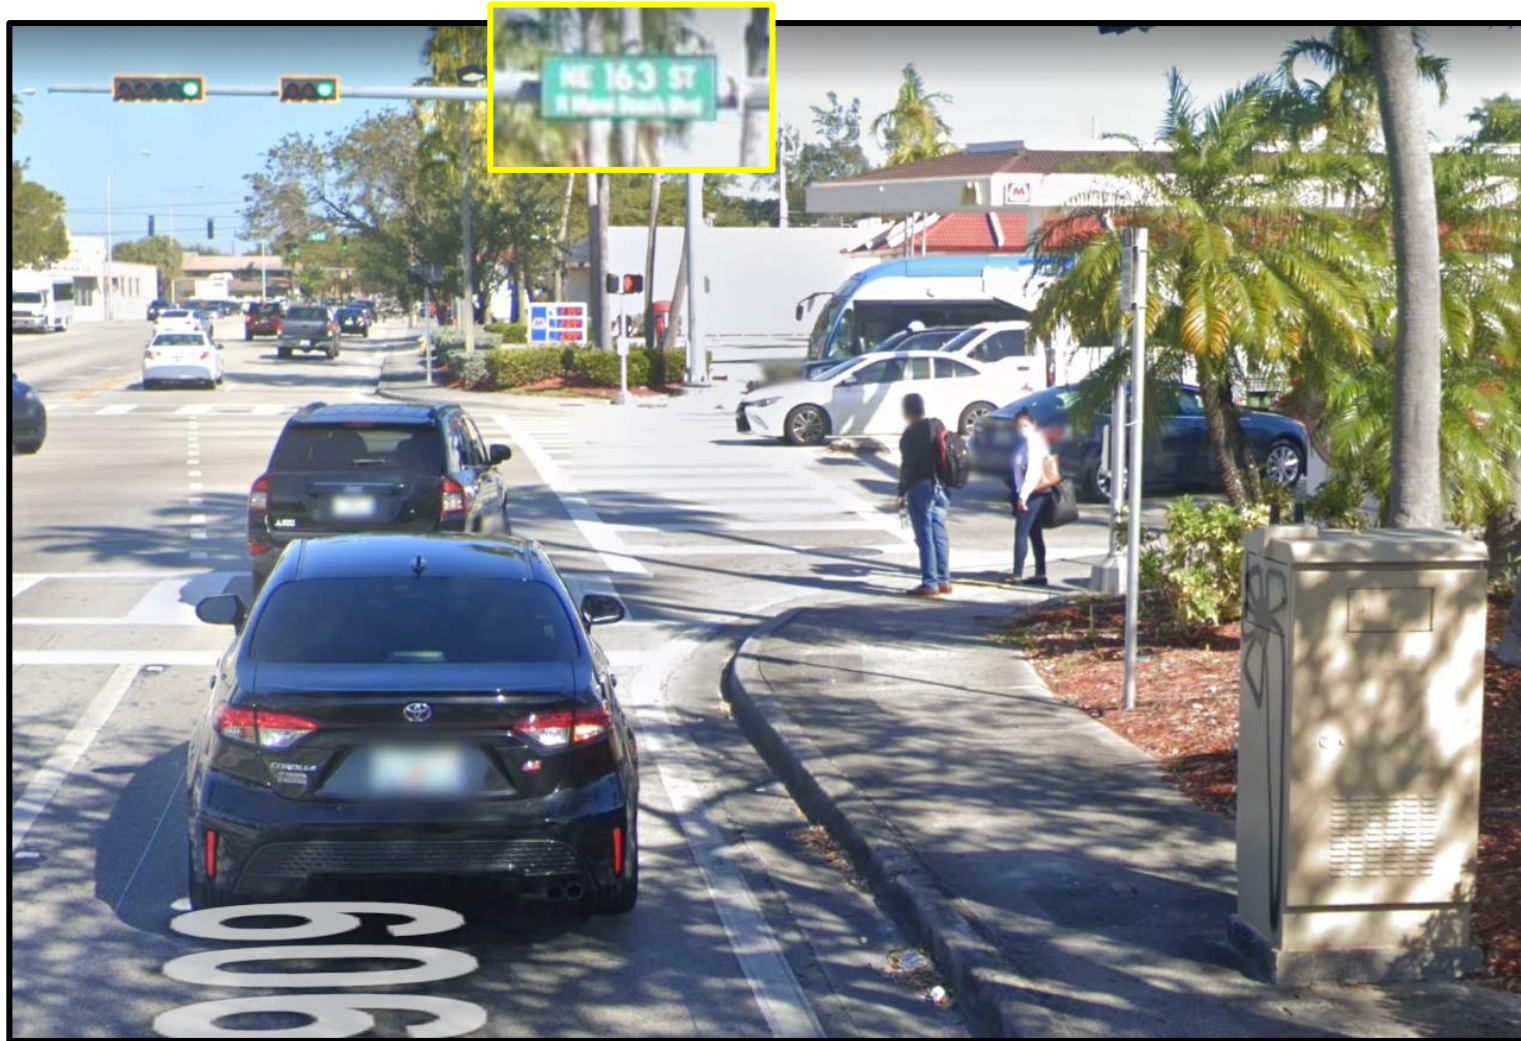

**NE 22nd Avenue or W Dixie Hwy

Intersections	
22nd Avenue	NE 159th Street
22nd Avenue	NE 163rd Street
22nd Avenue	NE 164th Street
22nd Avenue	NE 167th Street